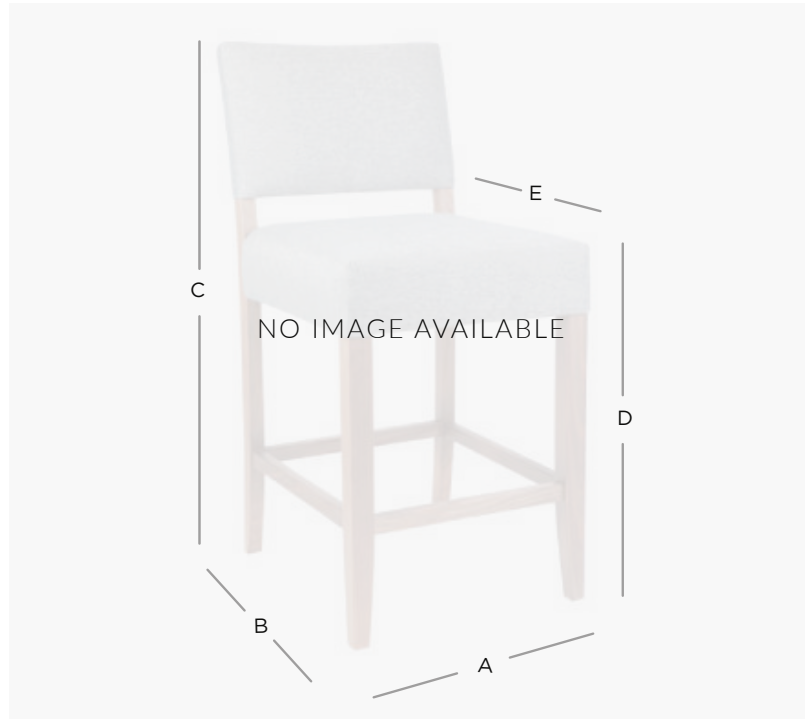

PARK DESIGN

www.parkdesignfurniture.com.au
parkdesignfurniture@bigpond.com

“Perri” - Small Split Back Bar Chair Fixed Cover with Piping

Product Code: PER005FF/PI

Delivery: Custom Made 6 - 8 Weeks ex Factory - Sydney

PRODUCT DIMENSION

A. Overall Width	43cm
B. Overall Depth	47cm
C. Overall Height	106cm
D. Seat Height	69cm
E. Internal Seat Depth	43cm
Shipping Weight	9.0 Kilos
Plain Fabric Metreage Allow	2.0 Mtr
Patterned Fabric Metreage Allow	2.5 Mtr
MIXED FABRIC METREAGE	
Inside Seat & Back	1.5 Mtr
Outside Back	0.7 Mtr