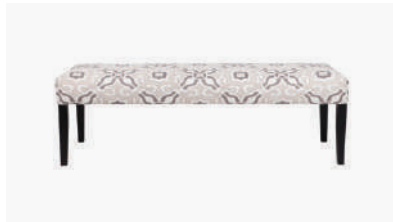

PARK DESIGN

www.parkdesignfurniture.com.au
parkdesignfurniture@bigpond.com

“Hugo” - Bed Bench Fixed Cover with No Trim, 150cm Long 4 Timber Legs

Product Code: HUG008FF/NT150/4L

Delivery: Custom Made 6 - 8 Weeks ex Factory - Sydney

PRODUCT DIMENSION

A. Overall Width	150cm
B. Overall Depth	45cm
C. Seat Height	50cm
No. of Legs	4
Shipping Weight	17.0 Kilos
Plain Fabric Metreage Allover	2.6 Mtr
Patterned Fabric Metreage Allover	3.2 Mtr
MIXED METREAGE	n/a