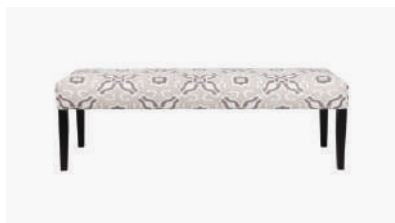

## “Hugo” - Dining Bench Fixed Cover No Trim 120cm Long 4 Timber Legs

Product Code: HUG007FF/NT120/4L

Delivery: Custom Made 6 - 8 Weeks ex Factory - Sydney

### PRODUCT DIMENSION

A. Overall Width	120cm
B. Overall Depth	45cm
C. Seat Height	50cm
No. of Legs	4
Shipping Weight	15.0 Kilos
Plain Fabric Metreage Allowover	2.0 Mtr
Patterned Fabric Metreage Allowover	2.5 Mtr
MIXED FABRIC METREAGE	n/a