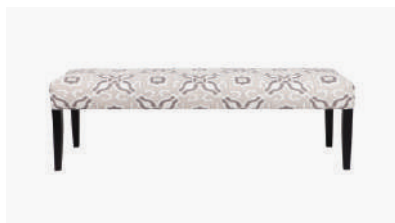

## “Hugo” - Dining Bench Fixed Cover No Trim 150cm Long 4 Timber Legs

Product Code: HUG007FF/NT150/4L

Delivery: Custom Made 6 - 8 Weeks ex Factory - Sydney

### PRODUCT DIMENSION

A. Overall Width	150cm
B. Overall Depth	45cm
C. Seat Height	50cm
No. of Legs	4
Shipping Weight	17.0 Kilos
Plain Fabric Metreage Allowover	2.5 Mtr
Patterned Fabric Metreage Allowover	3.0 Mtr
MIXED FABRIC METREAGE	n/a