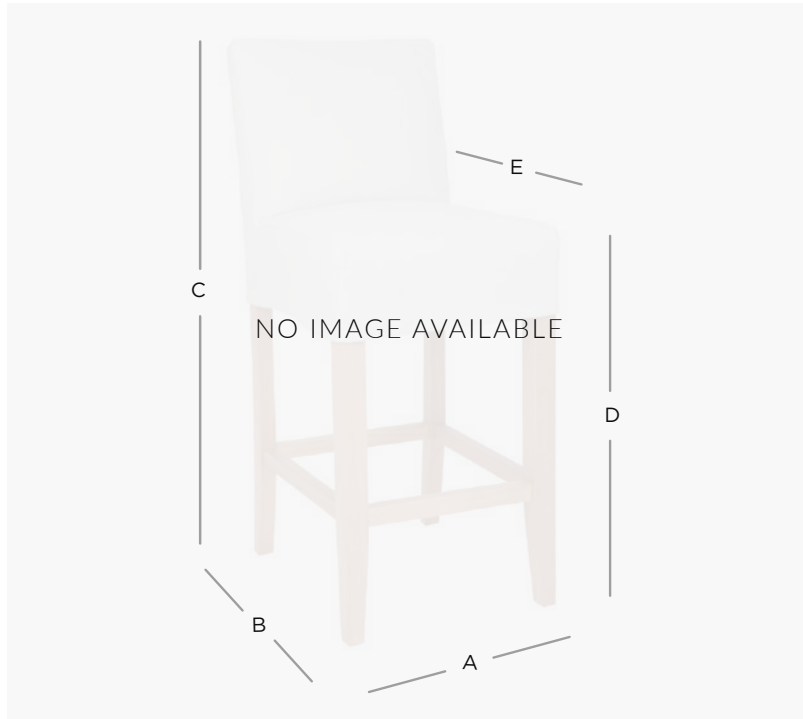

PARK DESIGN

www.parkdesignfurniture.com.au
parkdesignfurniture@bigpond.com

“Hugo” - Small Bar Chair Slip Cover with Overlocked Closed Flange

Product Code: HUG005FS/CF

Delivery: Custom Made 6 - 8 Weeks ex Factory - Sydney

PRODUCT DIMENSION

A. Overall Width	43cm
B. Overall Depth	47cm
C. Overall Height	100cm
D. Seat Height	69cm
E. Internal Seat Depth	39cm
Shipping Weight	8.0 Kilos
Plain Fabric Metreage Allow	2.0 Mtr
Patterned Fabric Metreage Allow	2.5 Mtr

MIXED FABRIC METREAGE

Inside Seat & Back	1.5 Mtr
Outside Back	1.0 Mtr

MEASUREMENTS: Measurements in these Spec Sheets are approximate, there may be variations in dimensions as this is a handmade product. The information at the time of printing was correct, but may be subject to change without notification if we feel the product can be improved by making minor alterations.