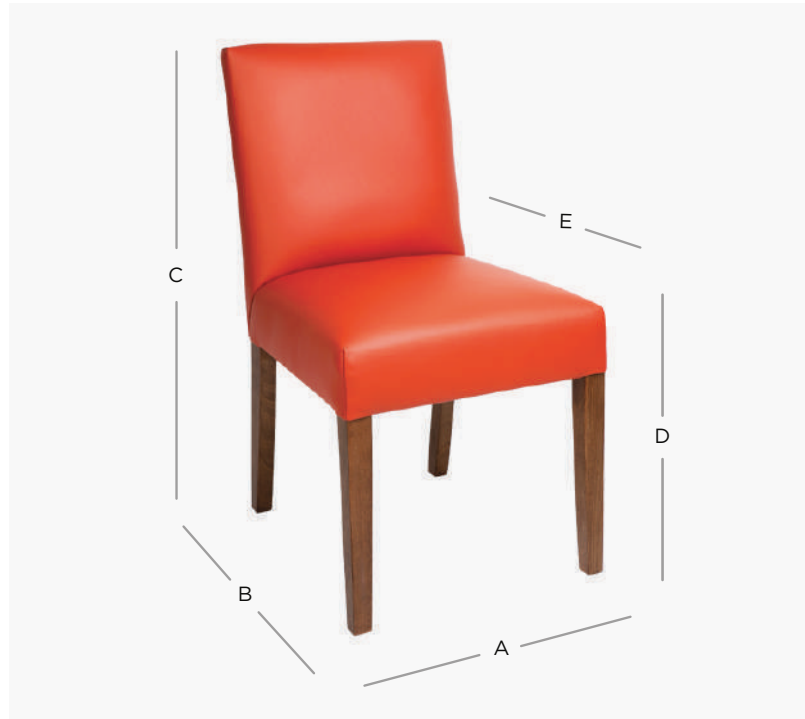

PARK DESIGN

www.parkdesignfurniture.com.au
parkdesignfurniture@bigpond.com

“Hugo” - Low Back Dining Chair Fixed Cover with Piping

Product Code: HUG001FF/PI

Delivery: Custom Made 6 - 8 Weeks ex Factory - Sydney

PRODUCT DIMENSION

A. Overall Width	48cm
B. Overall Depth	52cm
C. Overall Height	86cm
D. Seat Height	49cm
E. Internal Seat Depth	43cm

Shipping Weight	7.0 Kilos
Plain Fabric Metreage Allowover	1.7 Mtr
Patterned Fabric Metreage Allowover	2.2 Mtr

MIXED FABRIC METREAGE

Inside Seat & Back	1.2 Mtr
Outside Back	0.8 Mtr

MEASUREMENTS: Measurements in these Spec Sheets are approximate, there may be variations in dimensions as this is a handmade product. The information at the time of printing was correct, but may be subject to change without notification if we feel the product can be improved by making minor alterations.