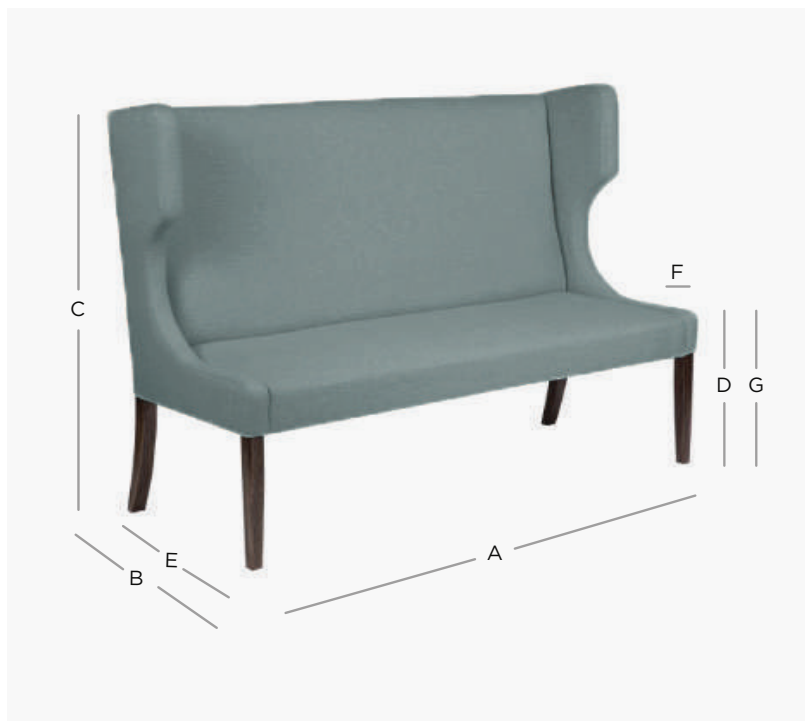

## “Carmen” - Hi Banquet Fixed Cover with Top Stitching, 150cm Long 4 Timber Legs

Product Code: CAR010FF/TS150/4L

Delivery: Custom Made 6 - 8 Weeks ex Factory - Sydney

### PRODUCT DIMENSION

A. Overall Width	150cm
B. Overall Depth	55cm
C. Overall Height	116cm
D. Seat Height	48cm
E. Internal Seat Depth	47cm
F. Arm Width	5cm
G. Arm Height	48cm
No. of Legs	4
Shipping Weight	31.0 Kilos
Plain Fabric Metreage Allowover	8.0 Mtr
Patterned Fabric Metreage Allowover	9.0 Mtr
<b>MIXED FABRIC METREAGE</b>	
Inside Seat & Back	5.5 Mtr
Outside Back	3.5 Mtr