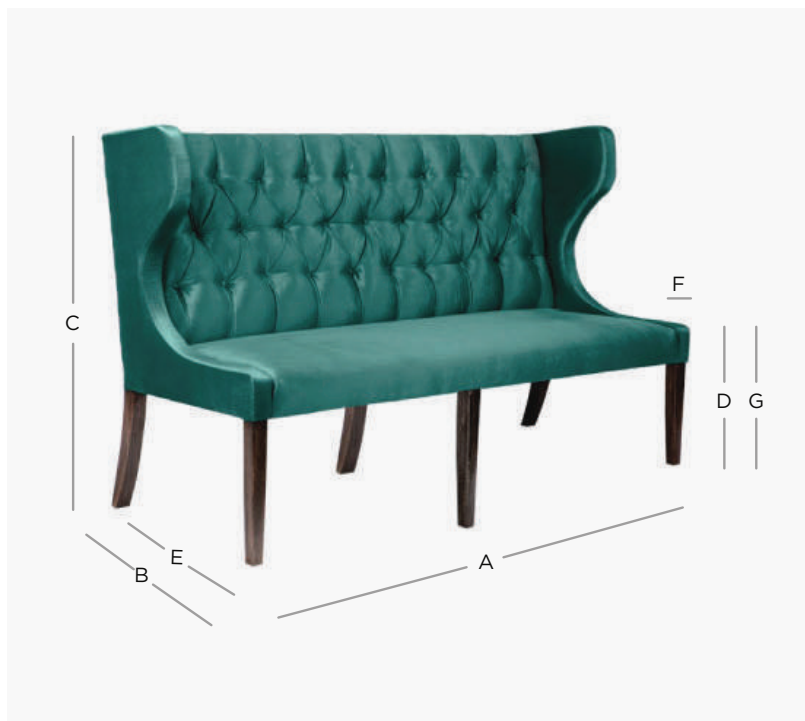

PARK DESIGN

www.parkdesignfurniture.com.au
parkdesignfurniture@bigpond.com

“Carmen” - Low Banquet Fixed Cover w/ Top Stitching, & Diamond Buttoning, 190cm Long 6 Timber Legs

Product Code: CAR009FF/TSDB190/6L

Delivery: Custom Made 6 - 8 Weeks ex Factory - Sydney

PRODUCT DIMENSION

A. Overall Width	190cm
B. Overall Depth	55cm
C. Overall Height	97cm
D. Seat Height	48cm
E. Internal Seat Depth	47cm
F. Arm Width	5cm
G. Arm Height	48cm
No. of Legs	6
No. of Buttons	46
Shipping Weight	38.0 Kilos
Plain Fabric Metreage Allowover	8.0 Mtr
Patterned Fabric Metreage Allowover	9.0 Mtr
MIXED FABRIC METREAGE	
Inside Seat & Back	6.5 Mtr
Outside Back	3.5 Mtr