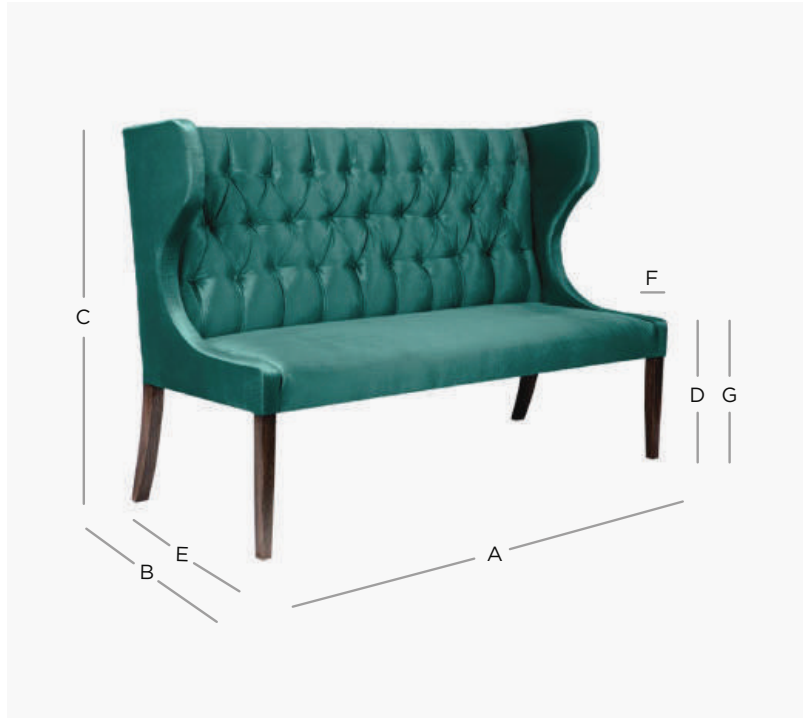

PARK DESIGN

www.parkdesignfurniture.com.au
parkdesignfurniture@bigpond.com

“Carmen” - Low Banquet Fixed Cover w/ Top Stitching, & Diamond Buttoning, 120cm Long 4 Timber Legs

Product Code: CAR009FF/TSDB120/4L

Delivery: Custom Made 6 - 8 Weeks ex Factory - Sydney

PRODUCT DIMENSION

A. Overall Width	120cm
B. Overall Depth	55cm
C. Overall Height	97cm
D. Seat Height	48cm
E. Internal Seat Depth	47cm
F. Arm Width	5cm
G. Arm Height	48cm
No. of Legs	4
No. of Buttons	30
Shipping Weight	25.0 Kilos
Plain Fabric Metreage Allowor	6.5 Mtr
Patterned Fabric Metreage Allowor	7.5 Mtr
MIXED FABRIC METREAGE	
Inside Seat & Back	5.0 Mtr
Outside Back	2.0 Mtr