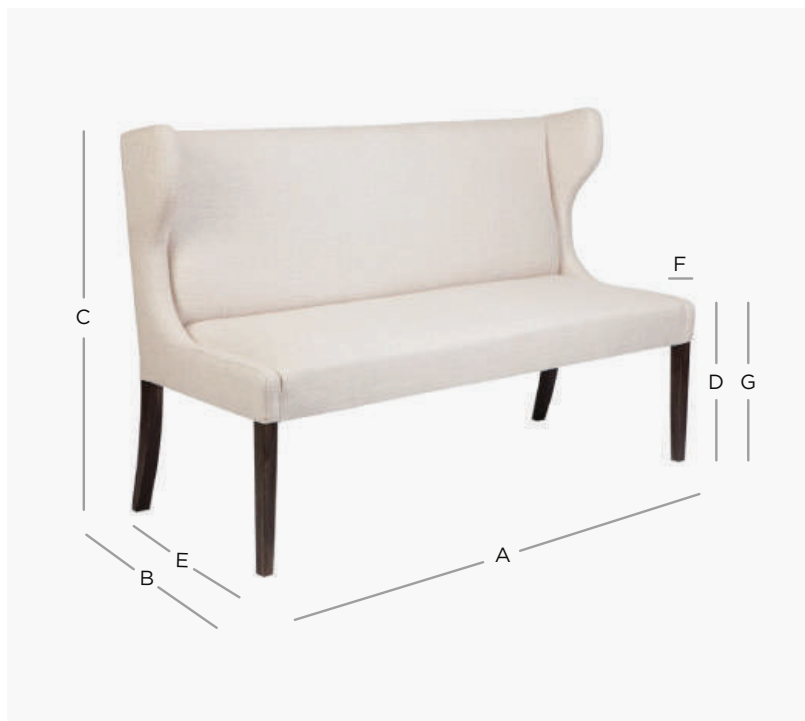

PARK DESIGN

www.parkdesignfurniture.com.au
parkdesignfurniture@bigpond.com

“Carmen” - Low Banquet Fixed Cover with Top Stitching, 120cm Long 4 Timber Legs

Product Code: CAR009FF/TS120/4L

Delivery: Custom Made 6 - 8 Weeks ex Factory - Sydney

PRODUCT DIMENSION

A. Overall Width	120cm
B. Overall Depth	55cm
C. Overall Height	97cm
D. Seat Height	48cm
E. Internal Seat Depth	47cm
F. Arm Width	5cm
G. Arm Height	48cm
No. of Legs	4
Shipping Weight	22.0 Kilos
Plain Fabric Metreage Allow	5.0 Mtr
Patterned Fabric Metreage Allow	6.0 Mtr
MIXED FABRIC METREAGE	
Inside Seat & Back	4.0 Mtr
Outside Back	1.8 Mtr