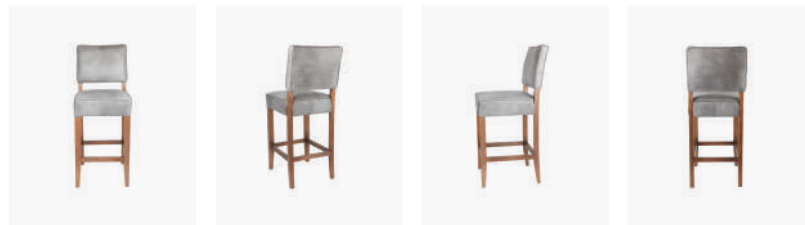

## “Cartia” - Small Split Back Bar Chair Fixed Cover with Piping

Product Code: CAR005FF/PI

Delivery: Custom Made 6 - 8 Weeks ex Factory - Sydney

### PRODUCT DIMENSION

A. Overall Width	40cm
B. Overall Depth	45cm
C. Overall Height	106cm
D. Seat Height	68cm
E. Internal Seat Depth	48cm
Shipping Weight	9.0 Kilos
Plain Fabric Metreage Allow	2.0 Mtr
Patterned Fabric Metreage Allow	2.5 Mtr

### MIXED FABRIC METREAGE

Inside Seat & Back	1.5 Mtr
Outside Back	0.7 Mtr

MEASUREMENTS: Measurements in these Spec Sheets are approximate, there may be variations in dimensions as this is a handmade product. The information at the time of printing was correct, but may be subject to change without notification if we feel the product can be improved by making minor alterations.