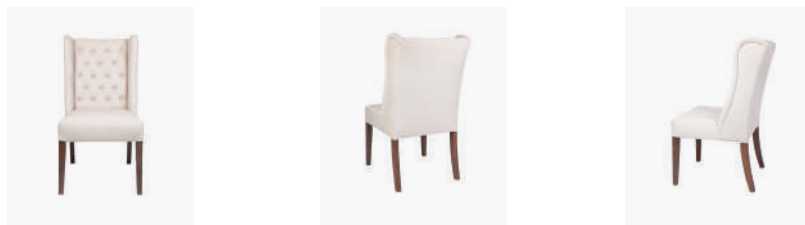

FRAME CONSTRUCTION 10 YEAR WARRANTY DOMESTIC & COMMERCIAL	SEAT SUSPENSION 10 YEAR WARRANTY DOMESTIC & COMMERCIAL	BACK SUSPENSION 10 YEAR WARRANTY DOMESTIC & COMMERCIAL	DUNLOP STAMINA FOAM 10 YEAR WARRANTY DOMESTIC & COMMERCIAL	ULTRAFRESH FINISH DUNLOP FOAMS	FABRIC 3 YEAR WARRANTY DOMESTIC & COMMERCIAL	LEATHER 1 YEAR WARRANTY DOMESTIC & COMMERCIAL	STITCHING 1 YEAR WARRANTY DOMESTIC & COMMERCIAL	TRIMS 1 YEAR WARRANTY DOMESTIC & COMMERCIAL	GOODS COME FULLY ASSEMBLED

- There are trims available on Fixed Covers e.g. Piping, Studs and Buttons - Send us an enquiry
- Available in Fabric or Leather Upholstery
- Stain Colour options available on Legs
- Colour Match Available