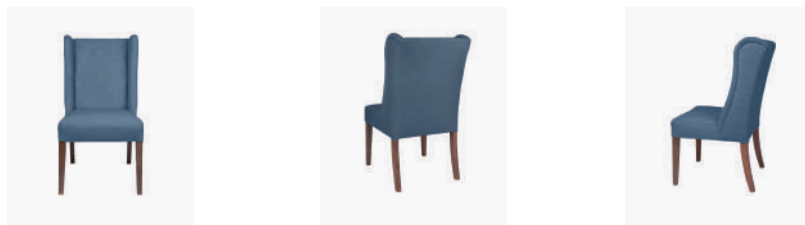

PARK DESIGN

www.parkdesignfurniture.com.au
parkdesignfurniture@bigpond.com

“Buckingham” - Hi Back Dining Chair Fixed Cover with Back Tacking

Product Code: BUC002FF/BT

Delivery: Custom Made 6 - 8 Weeks ex Factory - Sydney

PRODUCT DIMENSION

A. Overall Width	54cm
B. Overall Depth	56cm
C. Overall Height	102cm
D. Seat Height	49cm
E. Internal Seat Depth	46cm
Shipping Weight	11.0 Kilos
Plain Fabric Metreage Allow	2.5 Mtr
Patterned Fabric Metreage Allow	3.0 Mtr

MIXED FABRIC METREAGE

Inside Seat & Back	1.5 Mtr
Outside Back	1.0 Mtr

MEASUREMENTS: Measurements in these Spec Sheets are approximate, there may be variations in dimensions as this is a handmade product. The information at the time of printing was correct, but may be subject to change without notification if we feel the product can be improved by making minor alterations.