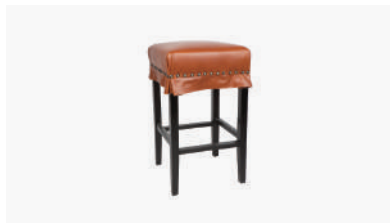

PARK DESIGN

www.parkdesignfurniture.com.au
parkdesignfurniture@bigpond.com

“Blake” - Backless Bar Chair Fixed Cover with 18mm Individual Studs

Product Code: BLA017FF/18i

Delivery: Custom Made 6 - 8 Weeks ex Factory - Sydney

PRODUCT DIMENSION

A. Overall Width	46cm
B. Overall Depth	46cm
C. Seat Height	79cm
No. of Legs	4
Shipping Weight	8.0 Kilos
Plain Fabric Metreage Allover	1.0 Mtr
Patterned Fabric Metreage Allover	1.4 Mtr

MIXED FABRIC METREAGE

Inside Seat & Back	n/a
Outside Back	n/a

MEASUREMENTS: Measurements in these Spec Sheets are approximate, there may be variations in dimensions as this is a handmade product. The information at the time of printing was correct, but may be subject to change without notification if we feel the product can be improved by making minor alterations.