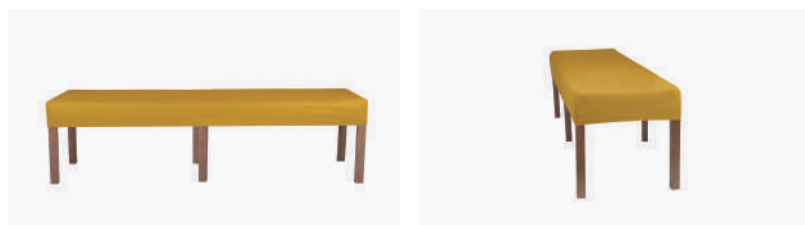

PARK DESIGN

www.parkdesignfurniture.com.au
parkdesignfurniture@bigpond.com

“Ali” - Dining Bench Fixed Cover with No Trim 190cm Long 6 Timber Legs

Product Code: ALI007FF/NT190/6L

Delivery: Custom Made 6 - 8 Weeks ex Factory - Sydney

PRODUCT DIMENSION

A. Overall Width	190cm
B. Overall Depth	45cm
C. Seat Height	50cm
No. of Legs	6
Shipping Weight	20.0 Kilos
Plain Fabric Metreage Allowover	3.0 Mtr
Patterned Fabric Metreage Allowover	3.5 Mtr
MIXED FABRIC METREAGE	n/a