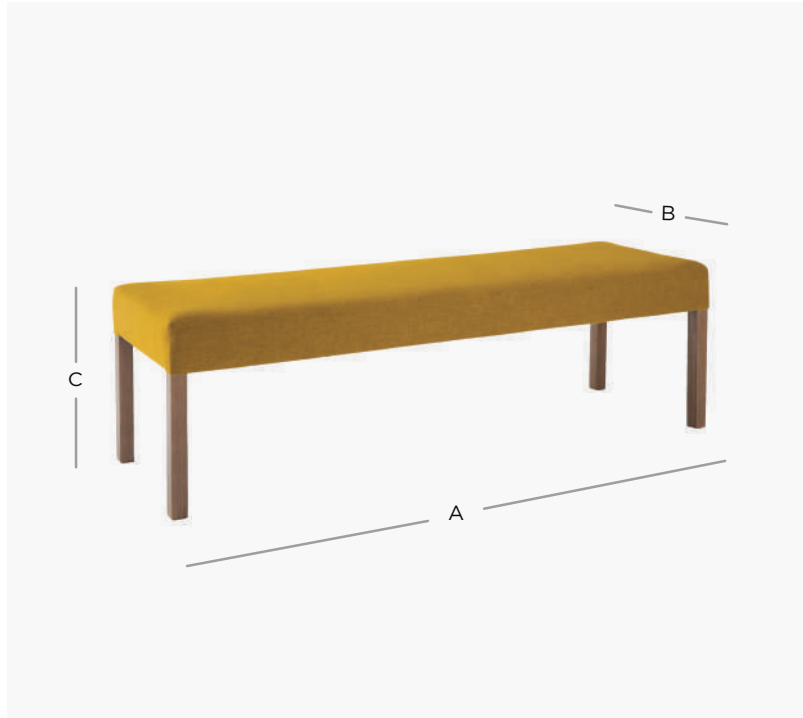

PARK DESIGN

www.parkdesignfurniture.com.au
parkdesignfurniture@bigpond.com

“Ali” - Dining Bench Fixed Cover with No Trim 120cm Long 4 Timber Legs

Product Code: ALI007FF/NT120/4L

Delivery: Custom Made 6 - 8 Weeks ex Factory - Sydney

PRODUCT DIMENSION

A. Overall Width	120cm
B. Overall Depth	45cm
C. Seat Height	50cm
No. of Legs	4
Shipping Weight	15.0 Kilos
Plain Fabric Metreage Allowover	2.2 Mtr
Patterned Fabric Metreage Allowover	2.7 Mtr
MIXED FABRIC METREAGE	n/a