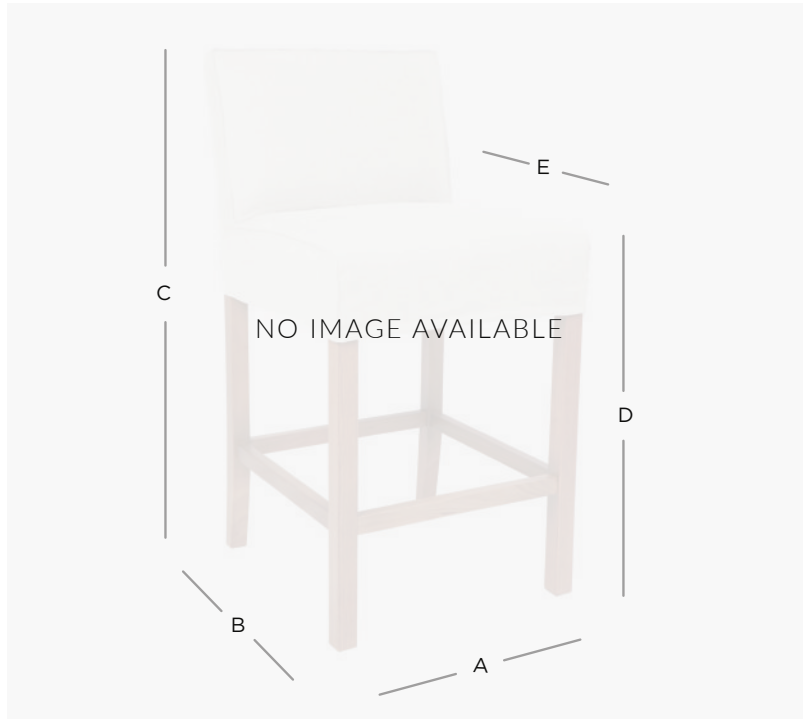

## “Ali” - Large Bar Chair Slip Cover with Overlocked Closed Flange

Product Code: ALI006FS/CF

Delivery: Custom Made 6 - 8 Weeks ex Factory - Sydney

### PRODUCT DIMENSION

|                                 |           |
|---------------------------------|-----------|
| A. Overall Width                | 50cm      |
| B. Overall Depth                | 54cm      |
| C. Overall Height               | 101cm     |
| D. Seat Height                  | 69cm      |
| E. Internal Seat Depth          | 46cm      |
| Shipping Weight                 | 9.0 Kilos |
| Plain Fabric Metreage Allow     | 2.0 Mtr   |
| Patterned Fabric Metreage Allow | 2.5 Mtr   |

### MIXED FABRIC METREAGE

|                    |         |
|--------------------|---------|
| Inside Seat & Back | 1.5 Mtr |
| Outside Back       | 1.0 Mtr |

MEASUREMENTS: Measurements in these Spec Sheets are approximate, there may be variations in dimensions as this is a handmade product. The information at the time of printing was correct, but may be subject to change without notification if we feel the product can be improved by making minor alterations.